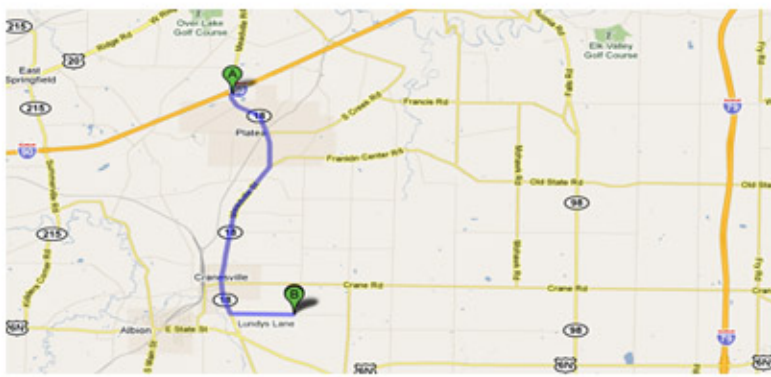

179 & U.S. 6N Edinboro Near
Walmart, Head West 6.7 mi
on Route 6N.

Turn Right @ West Road,
Head North 1.3 miles

Turn Left @ Sherman Rd,
Head West 1.0 miles.
Destination will be on
your right.

I90 & PA-18 Platea
Head South 5.1 mi
toward Albion.

Turn Left @ Sherman Rd,
Head East 1.0 miles.

Destination will be
on your left.

Phone: 814.756.4781